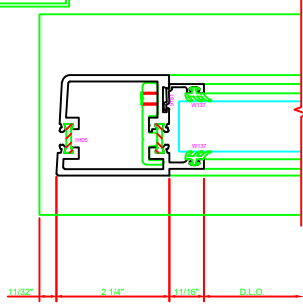

302 STILE
S/A D202 CONTINUOUS HINGE

ERASE NOTE
STILE FOR CUSTOMER SUPPLIED CONTINUOUS HINGE