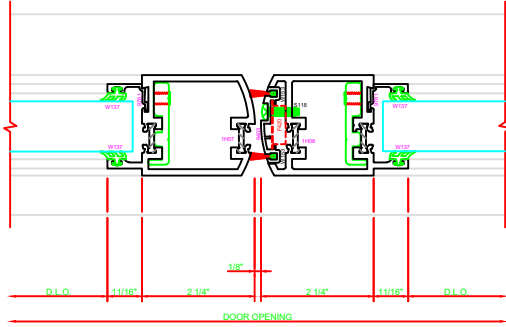

401 MEETING STILES
D202