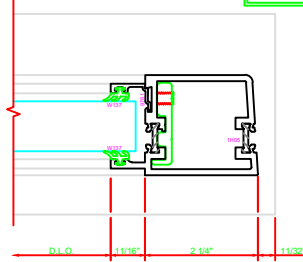

303 STILE
S/A D202 CONTINUOUS HINGE

ERASE NOTE
STILE FOR CUSTOMER SUPPLIED CONTINUOUS HINGE

100 TOP RAIL
S/A D202

ERASE NOTE
TOP RAIL FOR SURFACE CLOSERS, OR DORMA TYPE C.O.C., NOT LCN C.O.C.