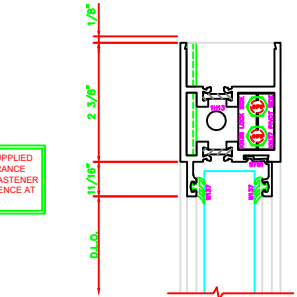

303 STILE
S/A D202 CONTINUOUS HINGE

ERASE NOTE
STILE FOR CUSTOMER SUPPLIED CONTINUOUS HINGE

100 TOP RAIL
S/A D202

ERASE NOTE
TOP RAIL FOR SURFACE CLOSERS, OR DORMA TYPE C.O.C., NOT LCN C.O.C.