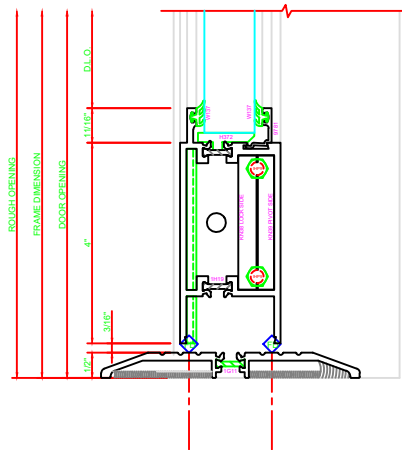

200 BOTTOM RAIL
S/A D202